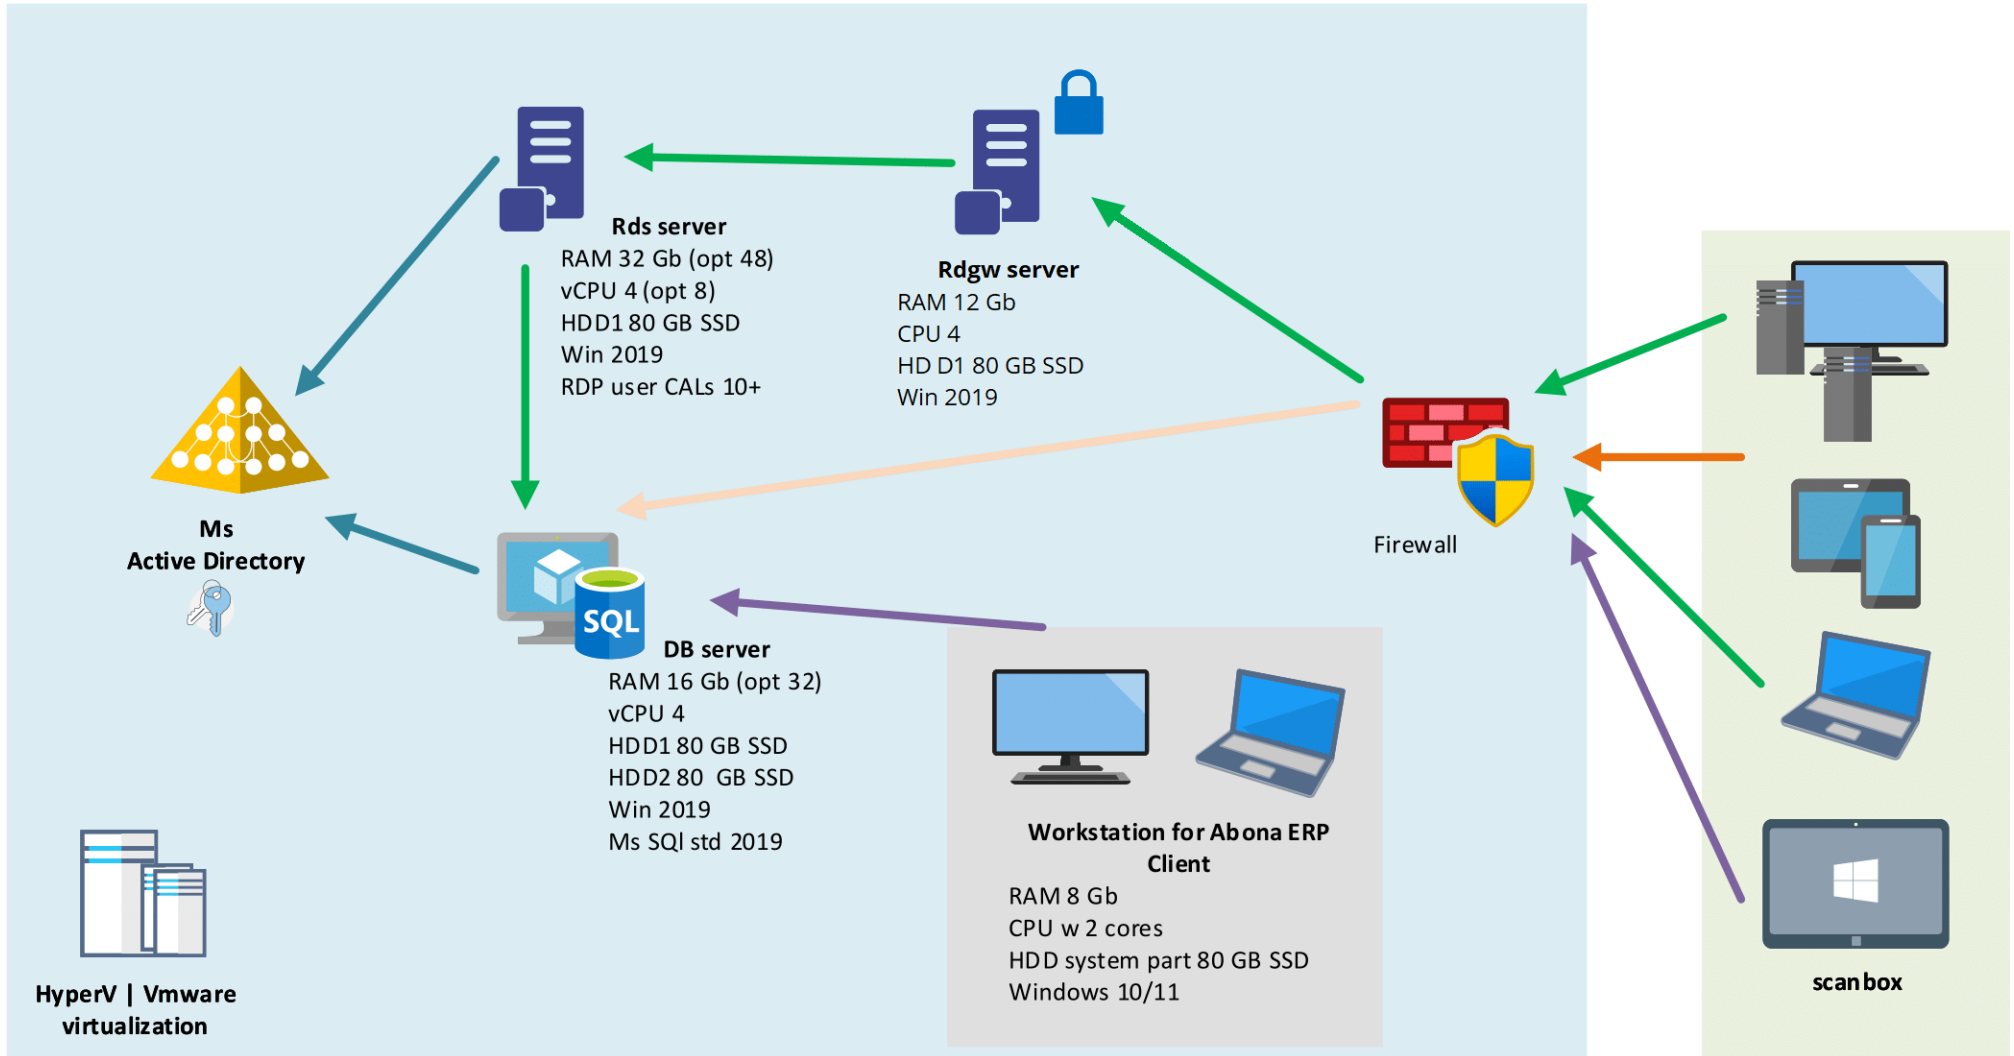

Requirements for Abona ERP solution on-premise **start edition** (1-10 employees)

Framework 4.8.

FULL HD 1920 × 1080.

During installing ABONA ERP on computer - necessary is presence of a local network connection with the SQL server.

Requirements for Abona ERP solution on-premise **optimal edition** (10+ employees)

On-premise
Client Environment

Client
Devices
Internet zone