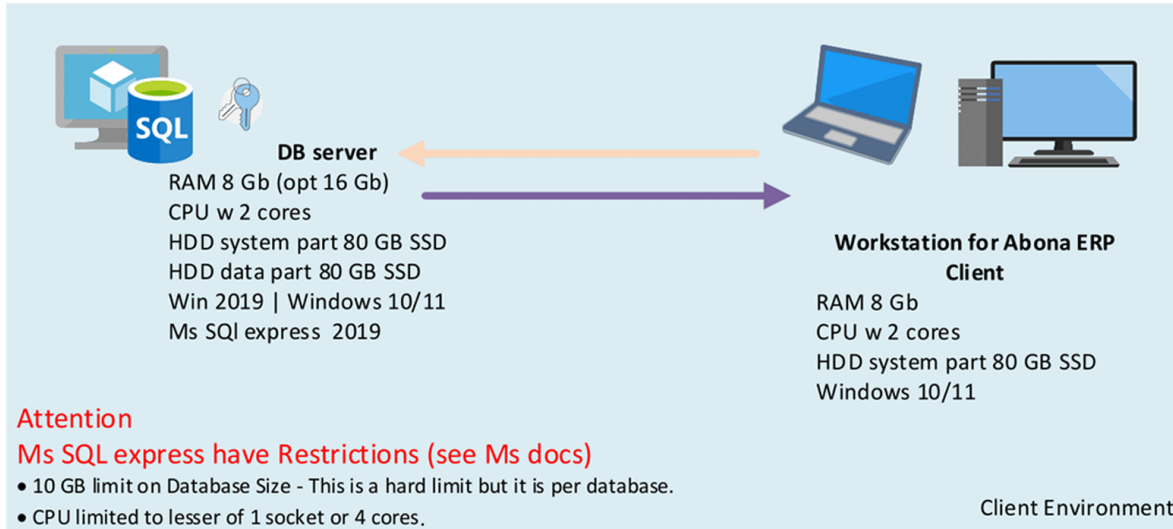

Requirements for Abona ERP solution on-premise **start edition** (1-10 employees)

Framework 4.8.

FULL HD 1920 × 1080.

During installing ABONA ERP on computer - necessary is presence of a local network connection with the SQL server.

Requirements for Abona ERP solution on-premise **optimal edition** (10+ employees)

On-premise
Client Environment

Client
Devices
Internet zone